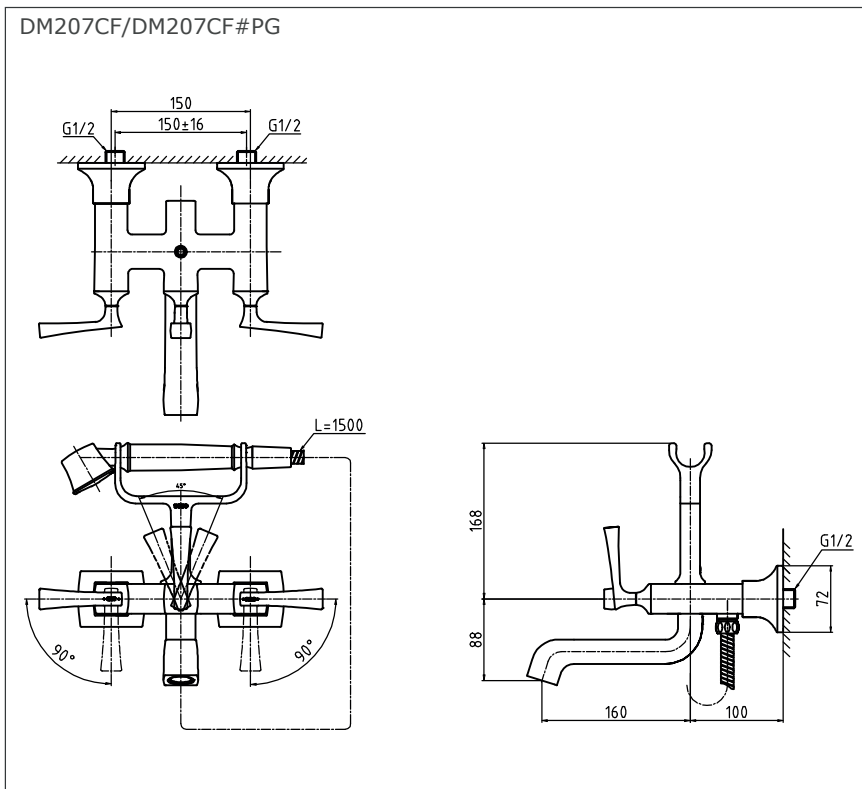

Classic Series
Bath & Shower Set

DM207CF
DM207CF#PG

Features

- Classic styling
- Smooth Operation with lever type

Specifications

Finish : - Chrome
 - Gold (#PG)

Water Pressure : 0.05MPa~0.75MPa

Material : Bronze

Parts Description

- **DM207CF/DM207CF#PG**
Wall Mounted Bath and Shower Set

Please consult a TOTO representative for details