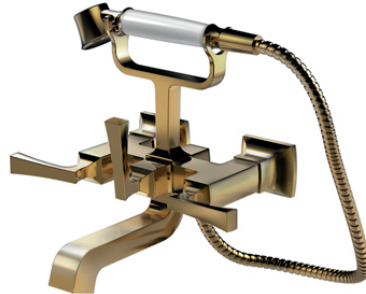

Classic Series
Bath & Shower Set

DM207CF
DM207CF#PG

Features

- Classic styling
- Smooth Operation with lever type

Specifications

Finish : - Chrome
 - Gold (#PG)

Water Pressure : 0.05MPa~0.75MPa

Material : Bronze

Parts Description

- **DM207CF/DM207CF#PG**
Wall Mounted Bath and Shower Set

Please consult a TOTO representative for details